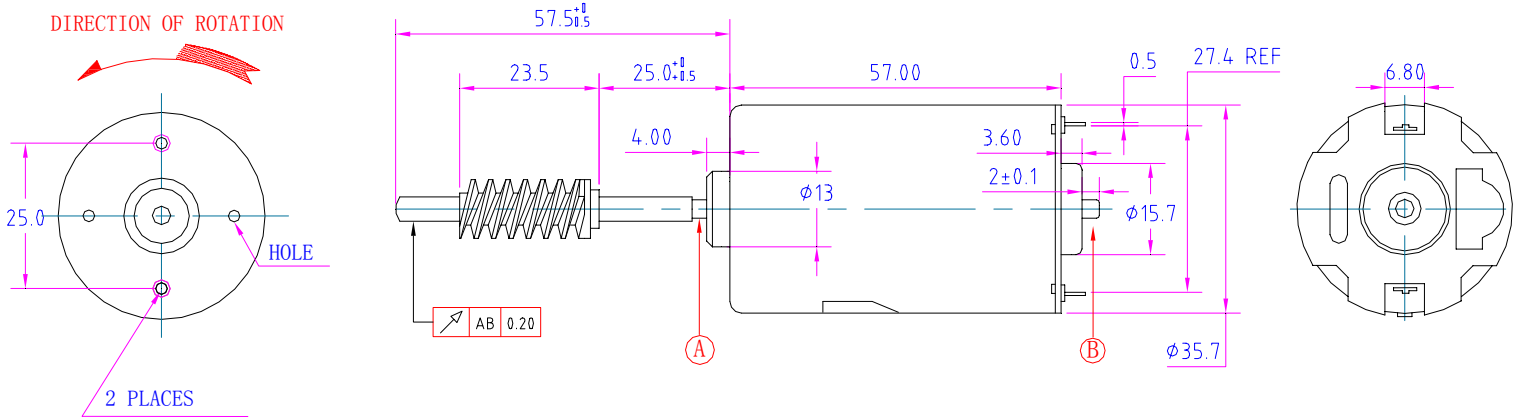

● Motor Dimensions (外形尺寸图)