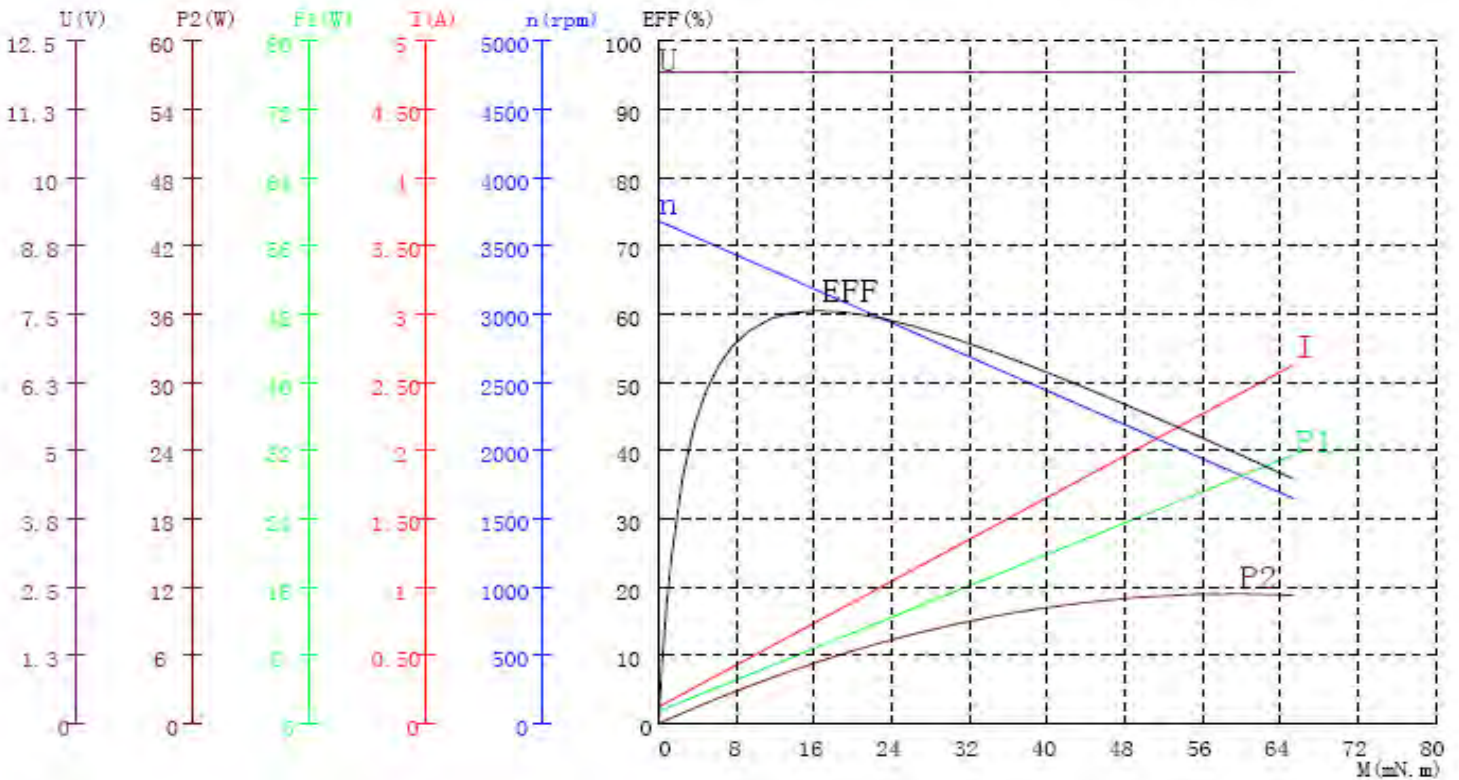

● Motor Test Curve (电机特性曲线)